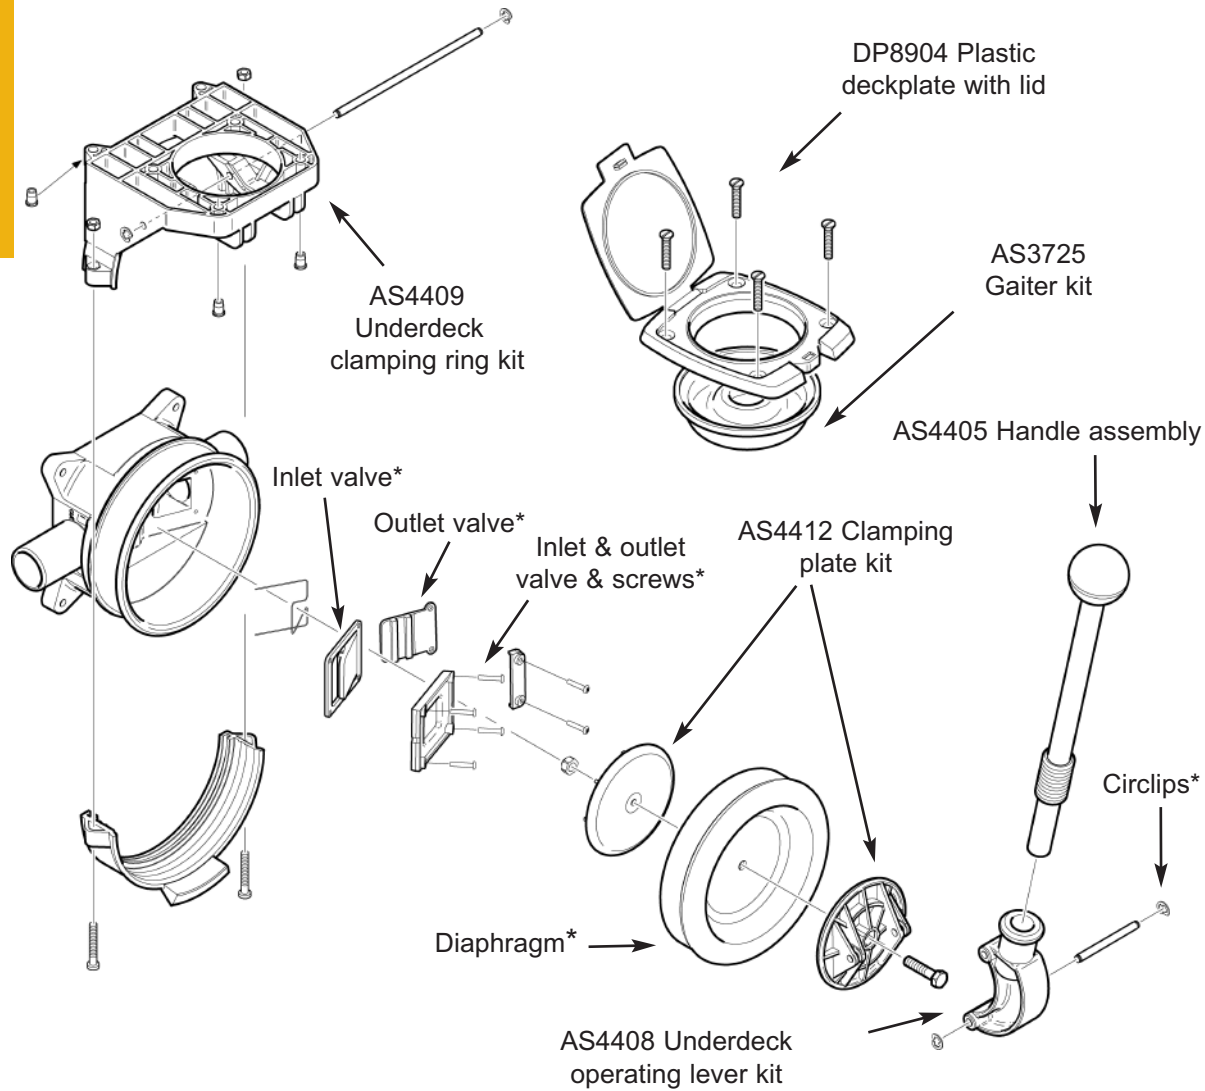

Manual Bilge Pumps

Gusher® Titan Underdeck

Underdeck: BP4410 - Powerful Lightweight Bilge and Waste Pump

Note* Contained in Service Kit AK4400 (Neoprene™) or AK4419 (Nitrile®)

Accessories

- DP8904 Plastic Deckplate Kit
- AS4405 Spare Handle
- SB4222 Side Entry Strainer
- SB5865 Top Entry Strainer
- SF5425 1 1/2" Skin Fitting
- LV1215 1" / 1 1/2" Non Return Valve
- EB3488 1 1/2" Elbow

Service Kits

(for Underdeck Model BP4410)

AK4400 Service Kit with Complete Set of Parts for Gusher® Titan (Neoprene™)
(See list below)

AK4419 Service Kit with Complete Set of Parts for Gusher® Titan (Nitrile®)

Qty	Containing
4	Circlip
6	Screw
1	Outlet valve spring
1	Clamping nut
1	Outlet valve plate
1	Inlet valve plate
1	Outlet valve
1	Inlet valve
1	Diaphragm

AS4408 Underdeck Operating Lever Kit

Qty	Containing
4	Circlip
1	U/D operating lever
1	U/D fulcrum pin
1	Lever fulcrum pin

AS3725 Gaiter Kit for Deckplates

Qty	Containing
1	Gaiter (for plastic or metal deckplate)
1	O-ring (for metal deckplate Whale Gusher® 10 & Whale Gusher® 30 only)