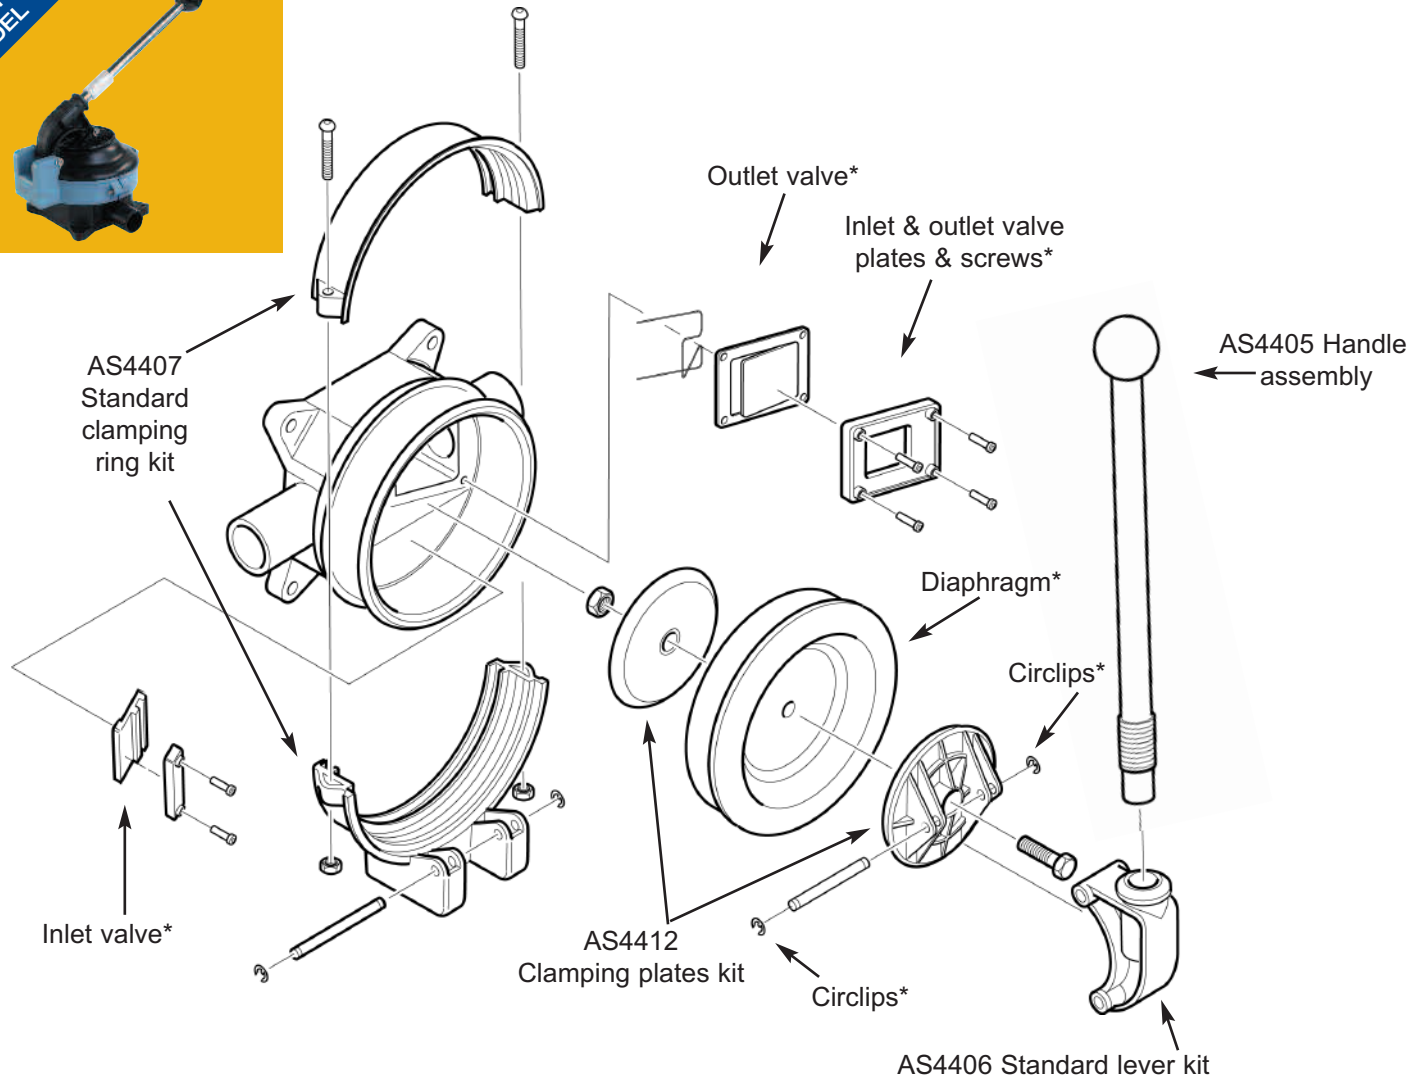

Manual Bilge Pumps

Gusher® Titan Standard

On Deck/Bulkhead: BP4402 - Powerful Lightweight Bilge and Waste Pump

Note* Contained in Service Kit AK4400 (Neoprene™) or AK4419 (Nitrile®)

Accessories

- AS4405 Spare Handle
- SB4222 Side Entry Strainer
- SB5865 Top Entry Strainer
- SF5425 1 1/2" Skin Fitting
- LV1215 1" / 1 1/2" Non-return Valve
- EB3488 1 1/2" Elbow

Service Kits (for On Deck/Bulkhead Model BP4402)

AK4400 Service Kit with Complete Set of Serviceable Parts for Gusher® Titan (Neoprene™)

Qty	Containing
4	Circlip
6	Screw
1	Outlet valve spring

1	Clamping nut
1	Outlet valve plate
1	Inlet valve plate
1	Outlet valve
1	Inlet valve
1	Diaphragm

AK4419 Service Kit with Complete Set of Serviceable Parts for Gusher® Titan (Nitrile®)

Qty	Containing
4	Circlip
6	Screw
1	Outlet valve spring
1	Clamping nut
1	Outlet valve plate
1	Inlet valve plate
1	Outlet valve
1	Inlet valve
1	Diaphragm

AS4406 Standard Lever kit

Qty	Containing
4	Circlip
1	Standard operating lever
1	Lever fulcrum pin
1	Standard fulcrum pin

AS4407 Standard Clamping Ring Kit

Qty	Containing
2	Nut
2	Screw
1	Top clamping ring
1	Bottom clamping ring
4	Circlip

AS4412 Clamping Plates Kit

Qty	Containing		
1	Clamping bolt	1	Inner clamping plate
1	Clamping nut	4	Circlip
1	Outer clamping plate