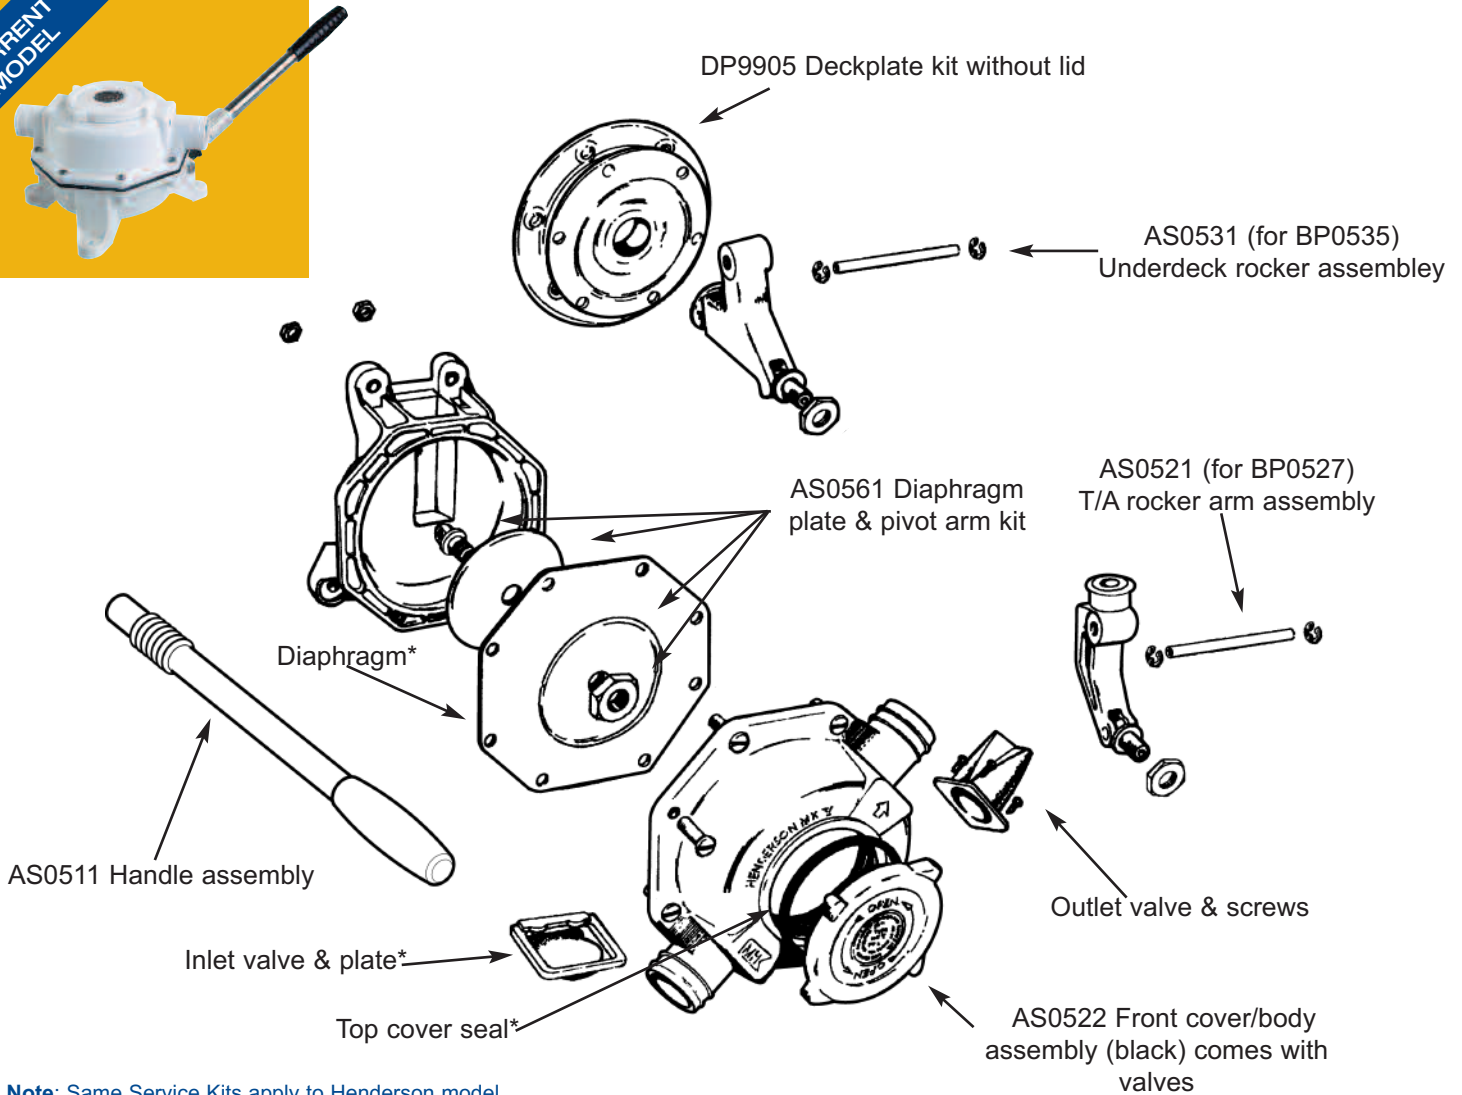

Manual Toilet Waste Pumps

Mk 5 Sanitation

Bulkhead: BP0527, Thru Deck: BP0535

Note* Contained in Service Kit AK8050

Note: Same Service Kits apply to Henderson model

Accessories

- DP9905 Deck Ring (for BP0535 only) 2
- DV5606 1 1/2" Diverter Valve 2
- EB3488 1 1/2" Elbow 8
- YP6114 1 1/2" Y Piece 8

- 2 Circlip large
- 2 Circlip small
- 8 Screw M5x25
- 8 Nut M5

DP9905 Deckplate White without Lid

- | Qty | Containing |
|-----|-------------------------|
| 1 | Deckring white |
| 1 | Deckseal (with 6 holes) |
| 4 | Screws |
| 4 | Nuts |
| 4 | Screws M6x40 |
| 2 | M6x40 CH |

AS0521 Rocker Arm Assembly (white) comes with Valves

- | Qty | Containing |
|-----|----------------|
| 1 | T/A Rocker arm |
| 1 | Pivot arm |
| 1 | Rocker arm nut |
| 1 | Pivot pin |
| 1 | Hinge pin |
| 2 | Circlip large |
| 2 | Circlip small |

Service Kits

AK8050 Service Kit with Complete Set of Serviceable Parts

- | Qty | Containing |
|-----|-------------------|
| 1 | Inlet valve plate |
| 2 | Inlet valve |
| 2 | Valve screw short |
| 1 | Top cover seal |
| 1 | Diaphragm |
| 1 | Outlet valve |
| 2 | Valve screw long |