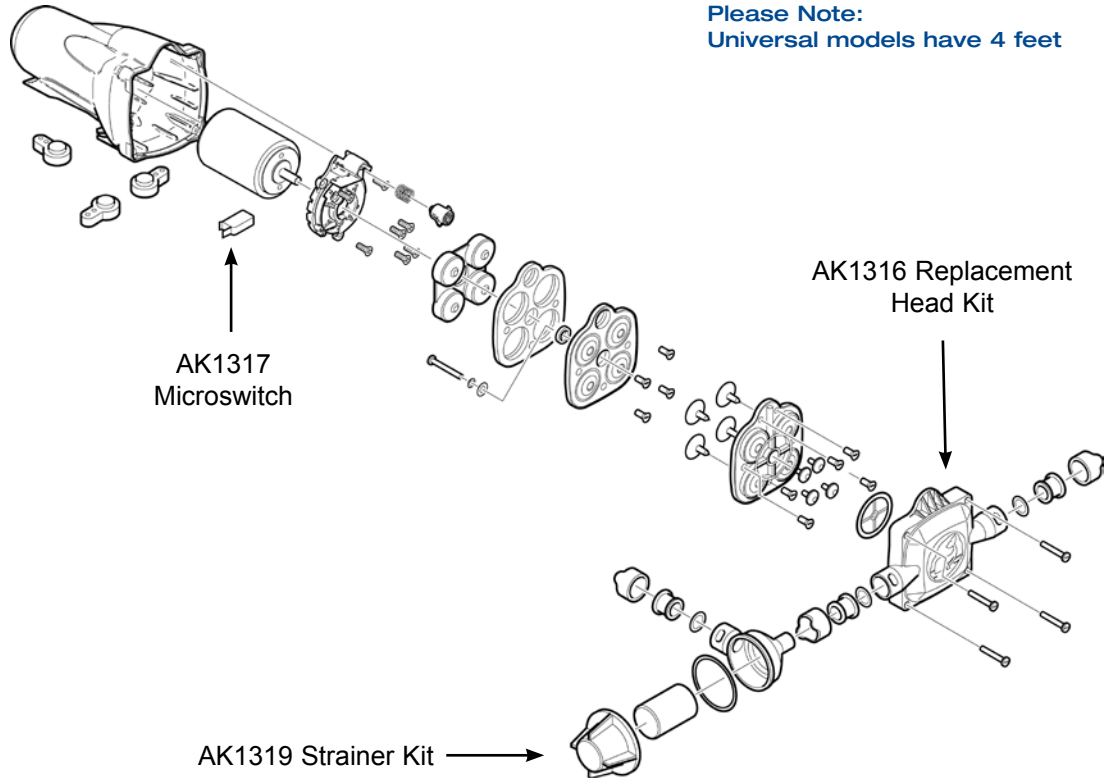

Electric Galley Pump Range

Watermaster and Universal

Watermaster - Automatic Pressure Pump Range

Universal - Washdown Pressure Pump

FW0814, FW1214, FW1215, FW1225
UF1815, UF2014, UF2015, UF8015, UF8025 Introduced 2005.

Please Note:
Universal models have 4 feet

Note: UF models replaced UP codes. UF models come with Quick Connect 15mm heads. This head can be retrofitted to UP models using Service Kit AK1316.
The 8ltr and 12ltr Universal Pressure Pump models (UF0812, UF0814, UF1212, UF1214, UF1215, UF1225) have been directly replaced with the Watermaster Pressure Pump Range (FW0814, FW1214, FW1215, FW1225).

Service Kits

AK1316 Service Kit for Pump Head

Qty 1 **Containing**
Replacement head (includes front cover).
Also retrofits to obsolete UP or UF style Universals, or
WD Washdown kits

AK1317 Universal Microswitch Kit