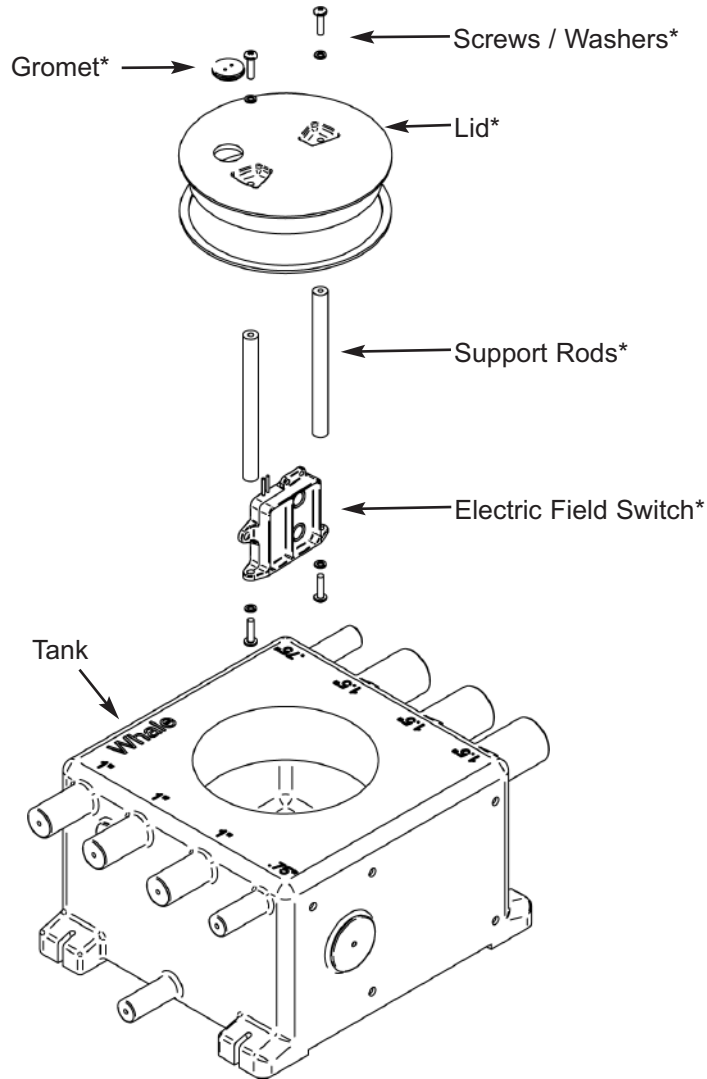

Electric Waste Pumps

Grey Waste Tank

Grey Waste Tank GW0810, GW0831, GW1610, GW1631

8 Ltr and 16 Ltr Grey Waste Tank

* Contained in Service Kit AK1001(B)

Service Kits

BE9003 Electric Field Sensor Switch

Qty	Containing
1	Electric field sensor switch

AK1001B Tank Lid with Switch built in

Qty	Containing
1	Lid
1	Electric field sensor switch
1	Gromet
2	Support rods
4	Screws
4	Washers