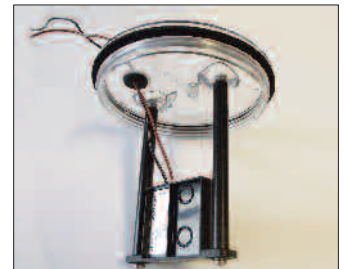

#### BE9003 Electric Field Sensor Switch

Qty	Containing
1	Electric field sensor switch

#### AK1001B Tank Lid with Switch built in

Qty	Containing
1	Lid
1	Electric field sensor switch
1	Gromet
2	Support rods
4	Screws
4	Washers

BE9003

AK1001B