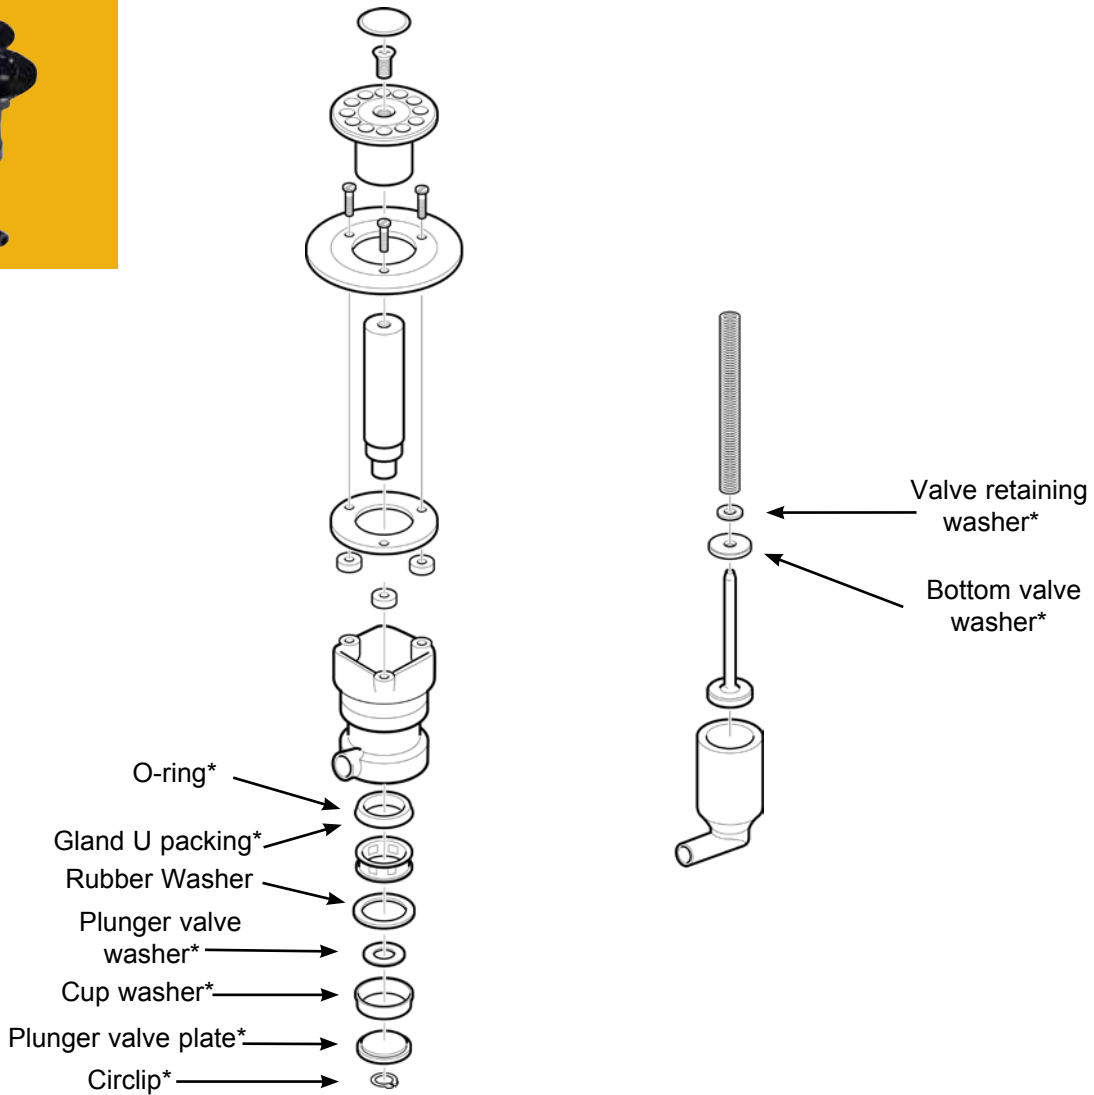

# Manual Galley Pump - Foot Operated

## Tiptoe Pump Mk 4

**Tiptoe Pump Mk 4 GP1309 - Self-Priming Fresh Water Pump. Introduced 1999.**

**Note\*** Contained in Service Kit AK1304

### Service Kits

**AK1304 Service Kit with Complete Set of Serviceable Parts for Tiptoe Mk 3 or Mk 4**

Qty	Containing
1	Cup washer
1	Gland U packing
1	Bottom valve washer
1	Plunger valve washer
1	Plunger valve plate
1	Circlip
1	Valve retaining washer
1	O-ring
1	Rubber Washer