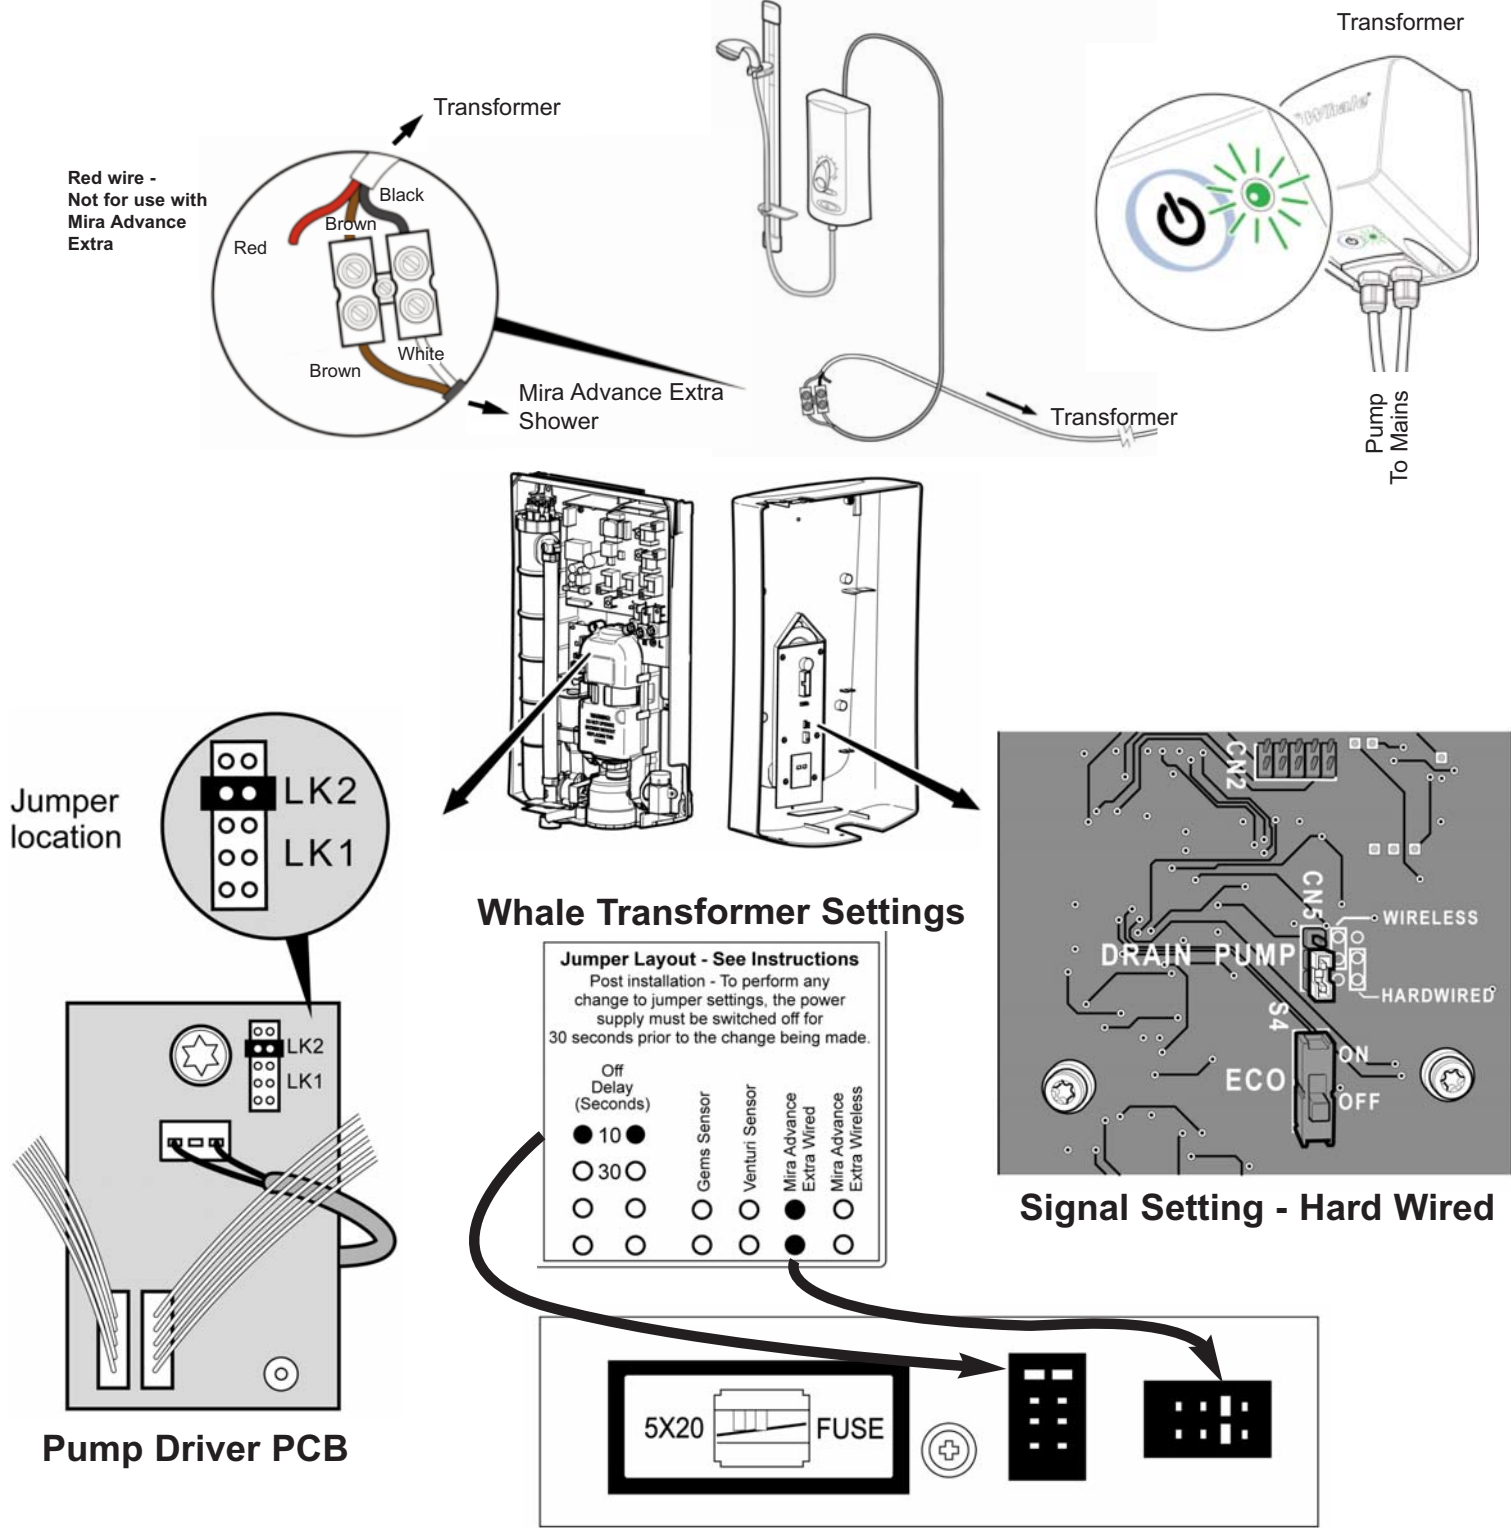

Off Delay (Seconds)	Gems Sensor	Venturi Sensor	Mira Advance Extra Wired	Mira Advance Extra Wireless
● 10 ●	●	○	○	○
○ 30 ○	○	○	○	○
○ ○	●	○	○	○
○ ○	●	○	○	○

Redring Selectronic WP (SEL85WP or SEL95WP) - Wired Connections to the Instant Match Transformer

Whale Transformer Settings

Jumper Layout - See Instructions
 Post installation - To perform any change to jumper settings, the power supply must be switched off for 30 seconds prior to the change being made.

Off Delay (Seconds)	Gems Sensor	Venturi Sensor	Mira Advance Extra Wired	Mira Advance Extra Wireless
● 10 ●	●	○	○	○
○ 30 ○	○	○	○	○
○ ○	○	○	○	○
○ ○	●	○	○	○

For INSTANT MATCH WIRELESS connections to the Mira Advance Extra Wireless, please see pages 10, 11, 12 and 13 of the main instructions.
 For INSTANT MATCH HARD WIRED Transformer Connections to Triton Safeguard or Redring Selectronic, PTO.

Mira Advance Extra 1.1.643.010 (J97H) WIRED Connections to the INSTANT MATCH Transformer

Connection to other Electric Showers

Where fitting the Instant Match to an electric shower without a digital pump connection a flow sensor is needed in the water supply to the shower. Please refer to our web page (www.whalepumps.com/psd) and go to the Resources section for Level access adaptations for instructions or call the Whale Shower Drainage Helpline.