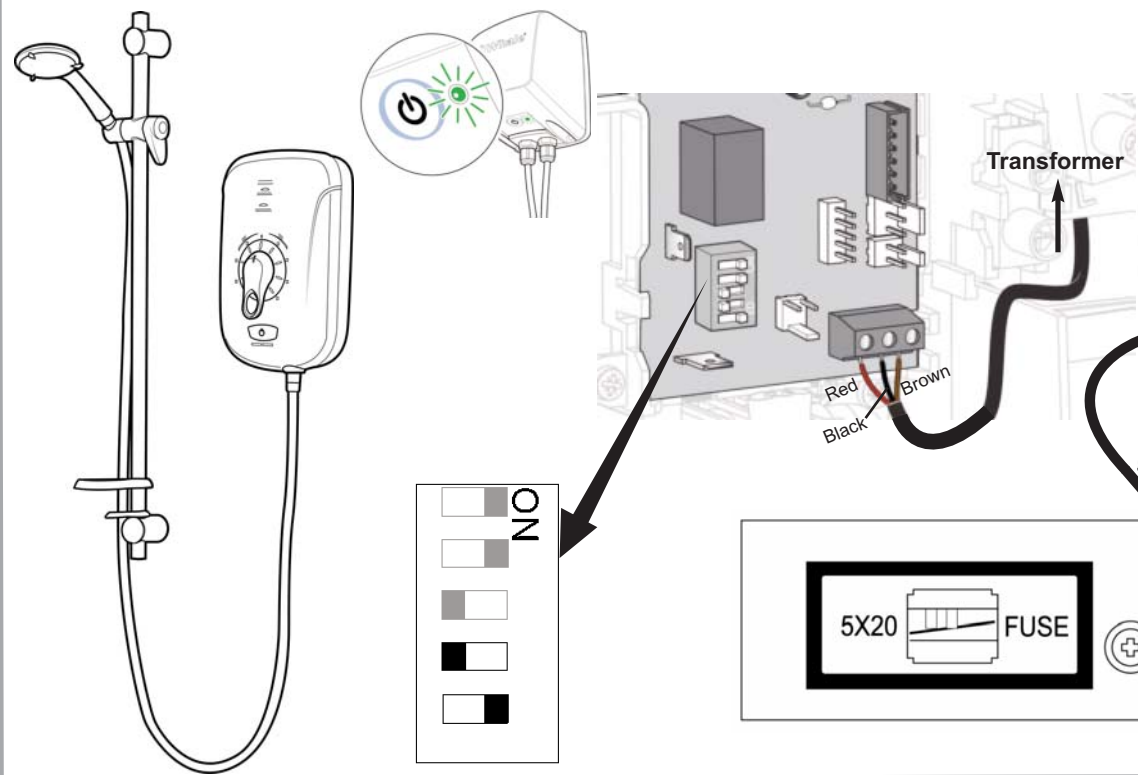

INSTANT MATCH

Quick Guide for Sensor Connections to the INSTANT MATCH Transformer

For INSTANT MATCH WIRELESS connections to the Mira Advance Extra Wireless, please see pages 10, 11, 12 and 13 of the main instructions.
 For INSTANT MATCH HARD WIRED Transformer Connections to Mira Advance Extra, PTO.

Triton Safeguard +

Whale Transformer Settings

Jumper Layout - See Instructions
 Post installation - To perform any change to jumper settings, the power supply must be switched off for 30 seconds prior to the change being made.

Off Delay (Seconds)	Gems Sensor	Venturi Sensor	Mira Advance Extra Wired	Mira Advance Extra Wireless
● 10 ●	●	○	○	○
○ 30 ○	○	○	○	○
○ ○	●	○	○	○
○ ○	●	○	○	○

Redring Selectronic WP (SEL85WP or SEL95WP) - Wired Connections to the Instant Match Transformer

Mira Advance Extra 1.1.643.010 (J97H) WIRED Connections to the INSTANT MATCH Transformer

Connection to other Electric Showers

Where fitting the Instant Match to an electric shower without a digital pump connection a flow sensor is needed in the water supply to the shower. Please refer to our web page (www.whalepumps.com/psd) and go to the Resources section for Level access adaptations for instructions or call the Whale Shower Drainage Helpline.