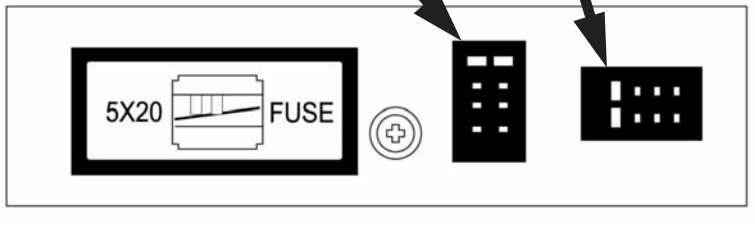

Whale Transformer Settings

Jumper Layout - See Instructions
Post installation - To perform any change to jumper settings, the power supply must be switched off for 30 seconds prior to the change being made.

Off Delay (Seconds)	Gems Sensor	Venturi Sensor	Mira Advance Extra Wired	Mira Advance Extra Wireless
● 10 ●	●	○	○	○
○ 30 ○	○	○	○	○
○ ○	○	○	○	○
○ ○	●	○	○	○