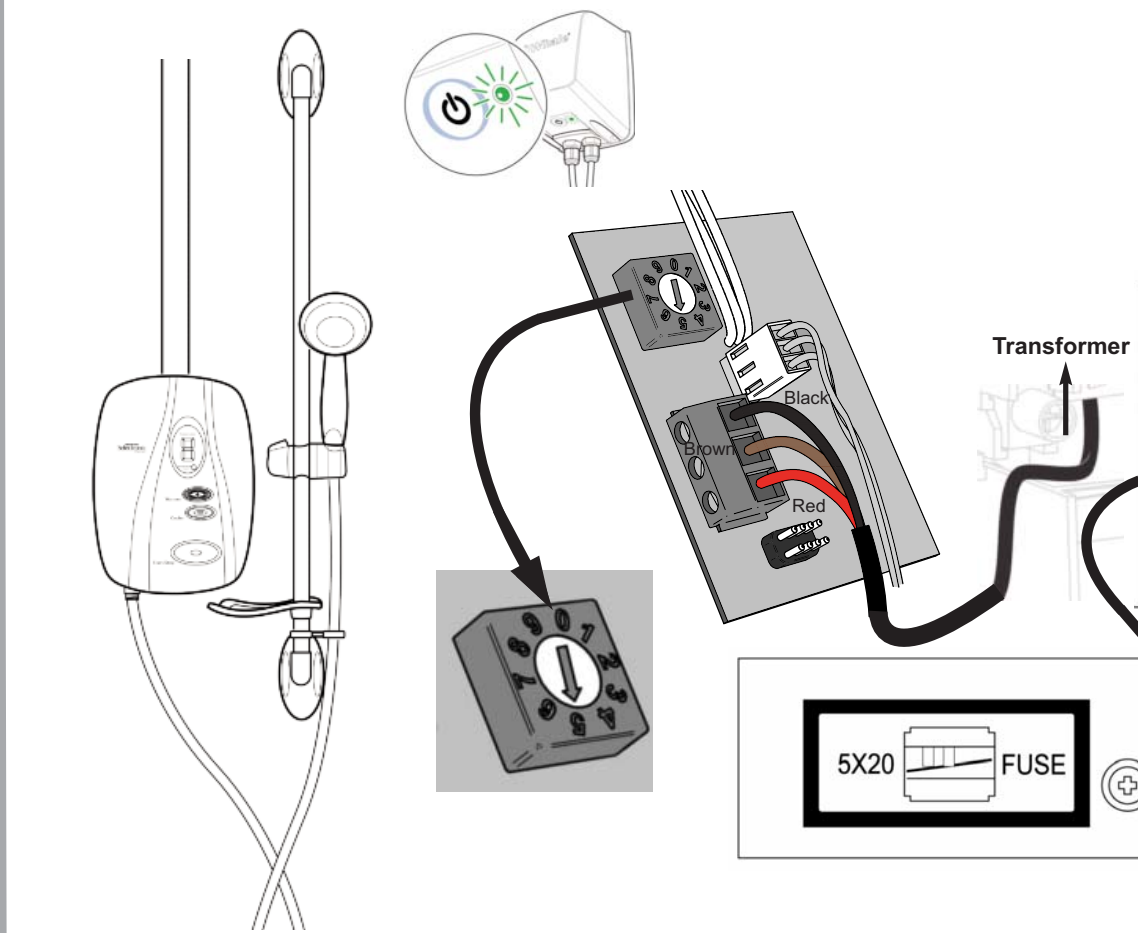

INSTANT MATCH

Quick Guide for Sensor Connections to the INSTANT MATCH Transformer

For INSTANT MATCH WIRELESS connections to the Mira Advance Extra Wireless, please see pages 10, 11, 12 and 13 of the main instructions.
 For INSTANT MATCH HARD WIRED Transformer Connections to Mira Advance Extra, PTO.

Triton Safeguard +

Whale Transformer Settings

Jumper Layout - See Instructions
 Post installation - To perform any change to jumper settings, the power supply must be switched off for 30 seconds prior to the change being made.

Off Delay (Seconds)	Gems Sensor	Venturi Sensor	Mira Advance Extra Wired	Mira Advance Extra Wireless
● 10 ●	●	○	○	○
○ 30 ○	○	○	○	○
○ ○	●	○	○	○
○ ○	●	○	○	○

Redring Selectronic WP (SEL85WP or SEL95WP) - Wired Connections to the Instant Match Transformer

Mira Advance Extra 1.1.643.010 (J97H) WIRED Connections to the INSTANT MATCH Transformer

Connection to other Electric Showers

Where fitting the Instant Match to an electric shower without a digital pump connection a flow sensor is needed in the water supply to the shower. Please refer to our web page (www.whalepumps.com/psd) and go to the Resources section for Level access adaptations for instructions or call the Whale Shower Drainage Helpline.